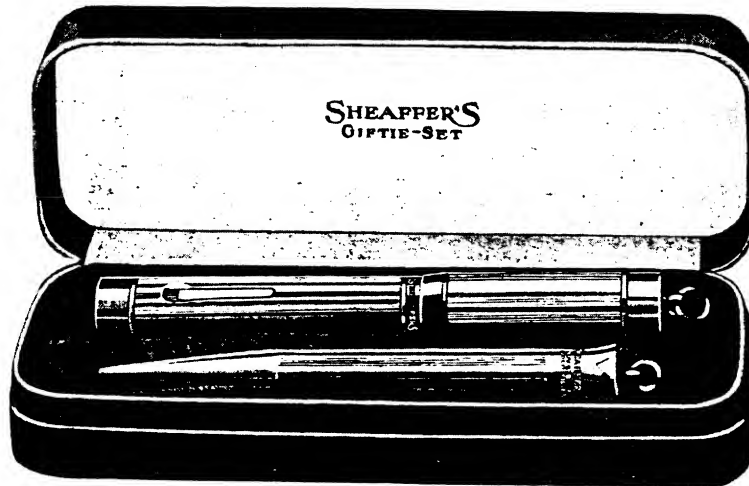

“Gifts That Last”

*Net—See Discount Sheet

Sheaffer's Giftie Sets

Regular length—pen five inches, pencil five inches

Set No.	Pcl. No.	Pcl. Price	Pen No.	Pen Price	Set Price
B3—BB—Sterling		\$ 3.50	26BC—Sterling	\$ 8.00	\$11.50
C3—CB—Yellow Gold Filled		4.00	36BC—Yellow Gold Filled	9.50	13.50
G3—GB—Green Gold Filled		4.50	38BC—Green Gold Filled	10.00	14.50
*D3—DB—Solid Green Gold		18.00	366BC—Solid Green Gold	35.00	50.00